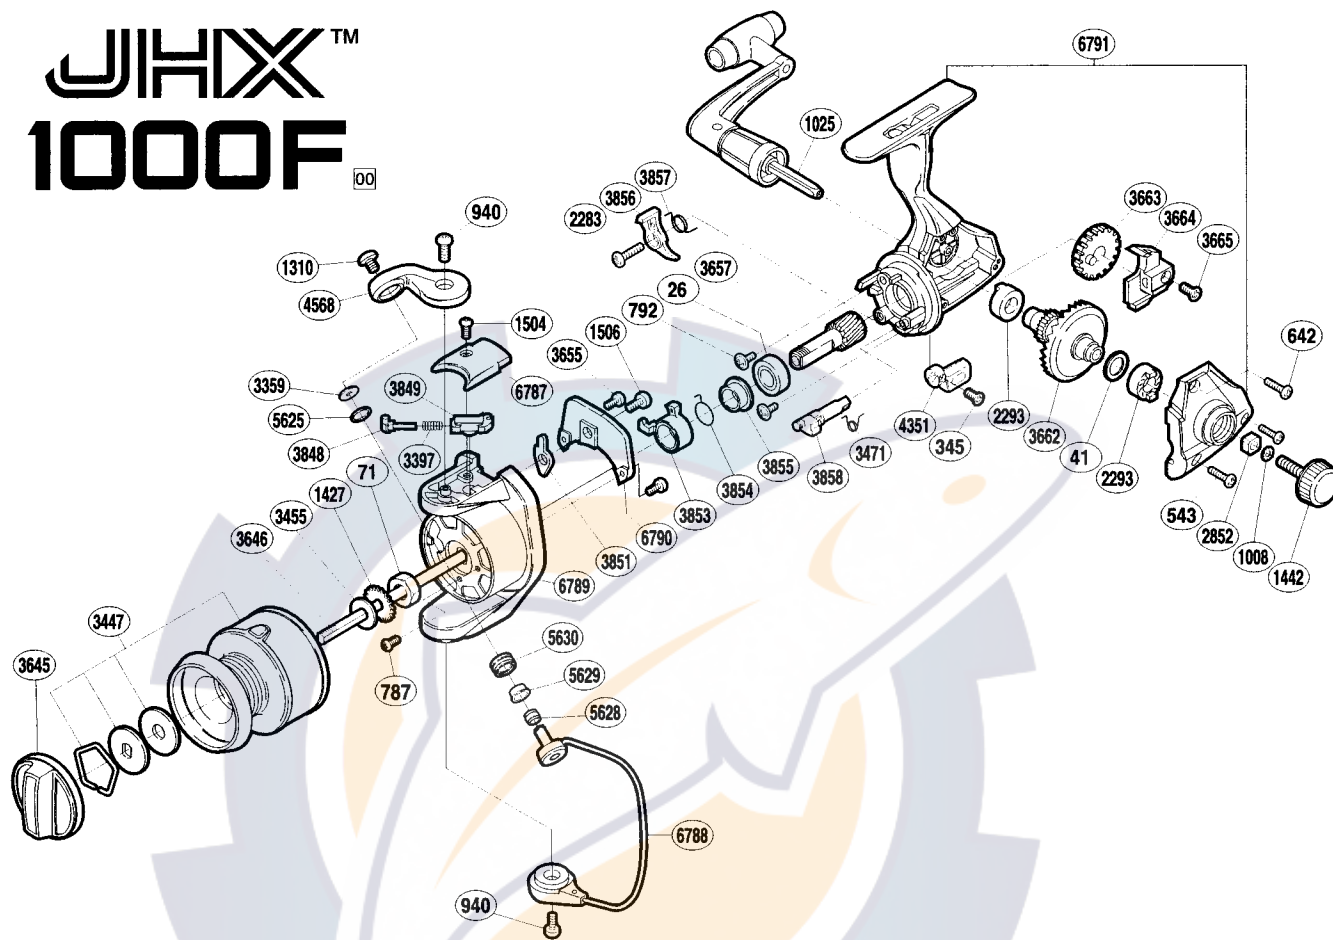

**JHX™**  
**1000F**

**Part No. Description**

RD 0026	Ball Bearing
RD 0041	Drive Gear Washer
RD 0071	Rotor Nut
RD 0345	Anti-Reverse Lever Screw
RD 0543	Side Cover Screw (black)
RD 0642	Side Cover Screw (silver)
RD 0787	Nut Lock Screw
RD 0792	Bearing Retainer Screw
RD 0940	Multi-Purpose Screw
RD 1008	Handle Lock Washer
RD 1025	Handle Assembly
RD 1310	Line Roller Screw
RD 1427	Spool Support
RD 1442	Handle Screw Cap
RD 1504	Bail Spring Cover Screw
RD 1506	Bail Trip Lever Screw
RD 2283	Anti-Reverse Pawl Screw
RD 2293	Drive Gear Bushing

**Part No. Description**

RD 2852	Handle Screw Lock
RD 3359	Line Roller Washer
RD 3397	Bail Spring
RD 3447	Spool Assembly
RD 3455	Spool Washer
RD 3471	Anti-Reverse Cam Spring
RD 3645	Drag Knob
RD 3646	Main Shaft
RD 3655	Cover Screw
RD 3657	Pinion Gear
RD 3662	Drive Gear
RD 3663	Oscillating Gear
RD 3664	Oscillating Slider
RD 3665	Slider Retainer Screw
RD 3848	Bail Spring Guide (A)
RD 3849	Bail Spring Guide (B)
RD 3851	Bail Trip Lever
RD 3853	Anti-Reverse Lock Out

**Part No. Description**

RD 3854	Anti-Reverse Lock Out Spring
RD 3855	Lock Out Spring Holder
RD 3856	Anti-Reverse Pawl
RD 3857	Anti-Reverse Pawl Spring
RD 3858	Anti-Reverse Cam
RD 4351	Anti-Reverse Lever
RD 4568	Bail Arm
RD 5625	Line Roller Spacer
RD 5628	Line Roller Collar
RD 5629	Line Roller Bushing
RD 5630	Line Roller
RD 6787	Bail Spring Cover
RD 6788	Bail Assembly
RD 6789	Rotor
RD 6790	Counterbalance Cover
RD 6791	Body Assembly